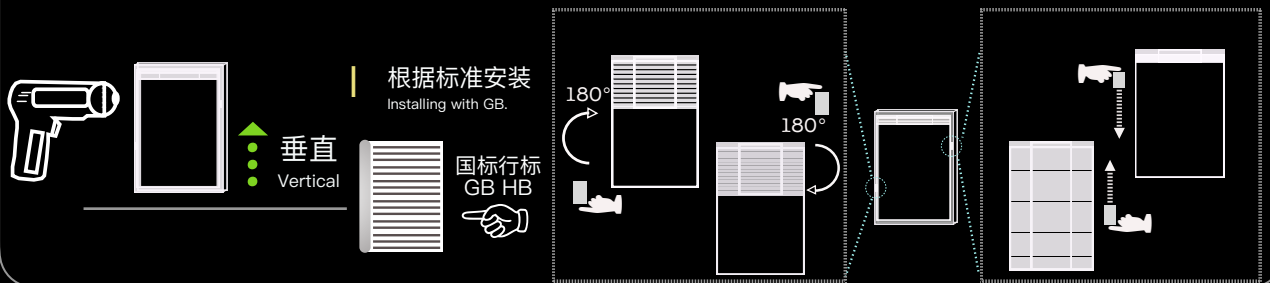

百庭洁守护家的每扇窗

· 说明与指南 · Instruction

运输注意 Transport

安装准备 Installation

用户操作 Operation

注意事项 Suggestions

完成安装测试后24小时后开始操作使用

After the installation is complete, wait 24 hours before using

中空内置百叶下梁不平整时可采取完全上下收放方式反复操作数次至恢复水平

if the bottom is become out of level raise the blinds to the top the fully lower them, repeat if necessary. the blinds will adjust themselves back.

上下移动磁控手柄应保持匀速，速度太快将导致脱磁