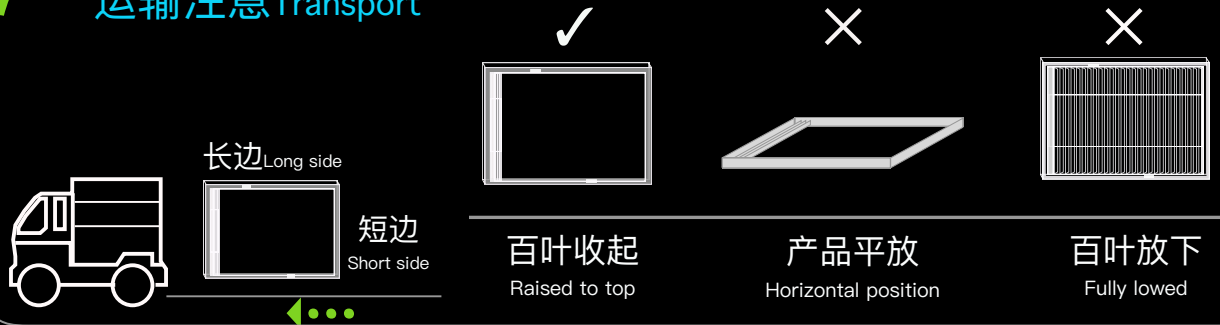

百庭洁守护家的每扇窗

· 说明与指南 · Instruction

运输注意 Transport

安装准备 Installation

用户操作 Operation

注意事项 Suggestions

完成安装测试后24小时后开始操作使用

After the installation is complete, wait 24 hours before using

中空内置百叶下梁不平整时可采取完全上下收放方式反复操作数次至恢复水平

if the bottom is become out of level raise the blinds to the top the fully lower them, repeat if necessary. the blinds will adjust themselves back.

上下移动磁控手柄应保持匀速，速度太快将导致脱磁