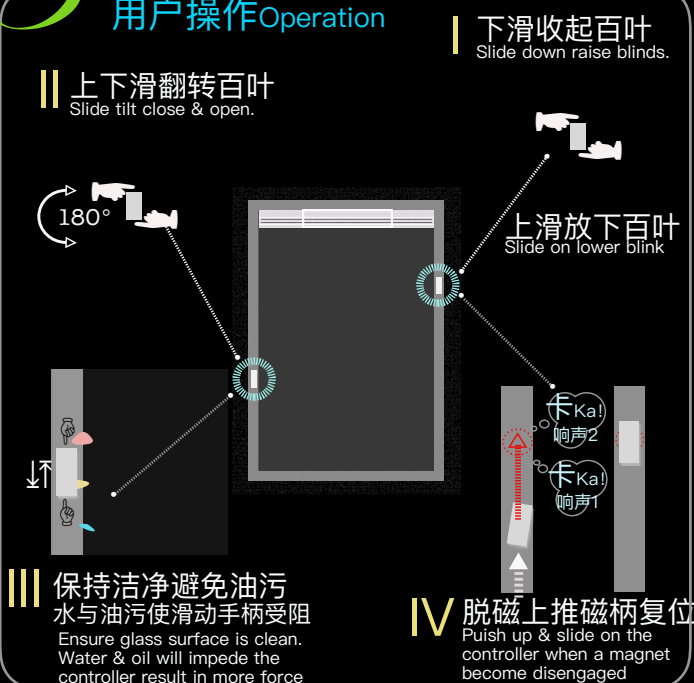

百庭洁守护家的每扇窗

· 说明与指南 · Instruction

运输注意 Transport

安装准备 Installation

用户操作 Operation

注意事项 Suggestions

完成安装测试后24小时后开始操作使用

After the installation is complete, wait 24 hours before using

中空内置百叶下梁不平整时可采取完全上下收放方式反复操作数次至恢复水平

if the bottom is become out of level raise the blinds to the top the fully lower them, repeat if necessary. the blinds will adjust themselves back.

上下移动磁控手柄应保持匀速，速度太快将导致脱磁